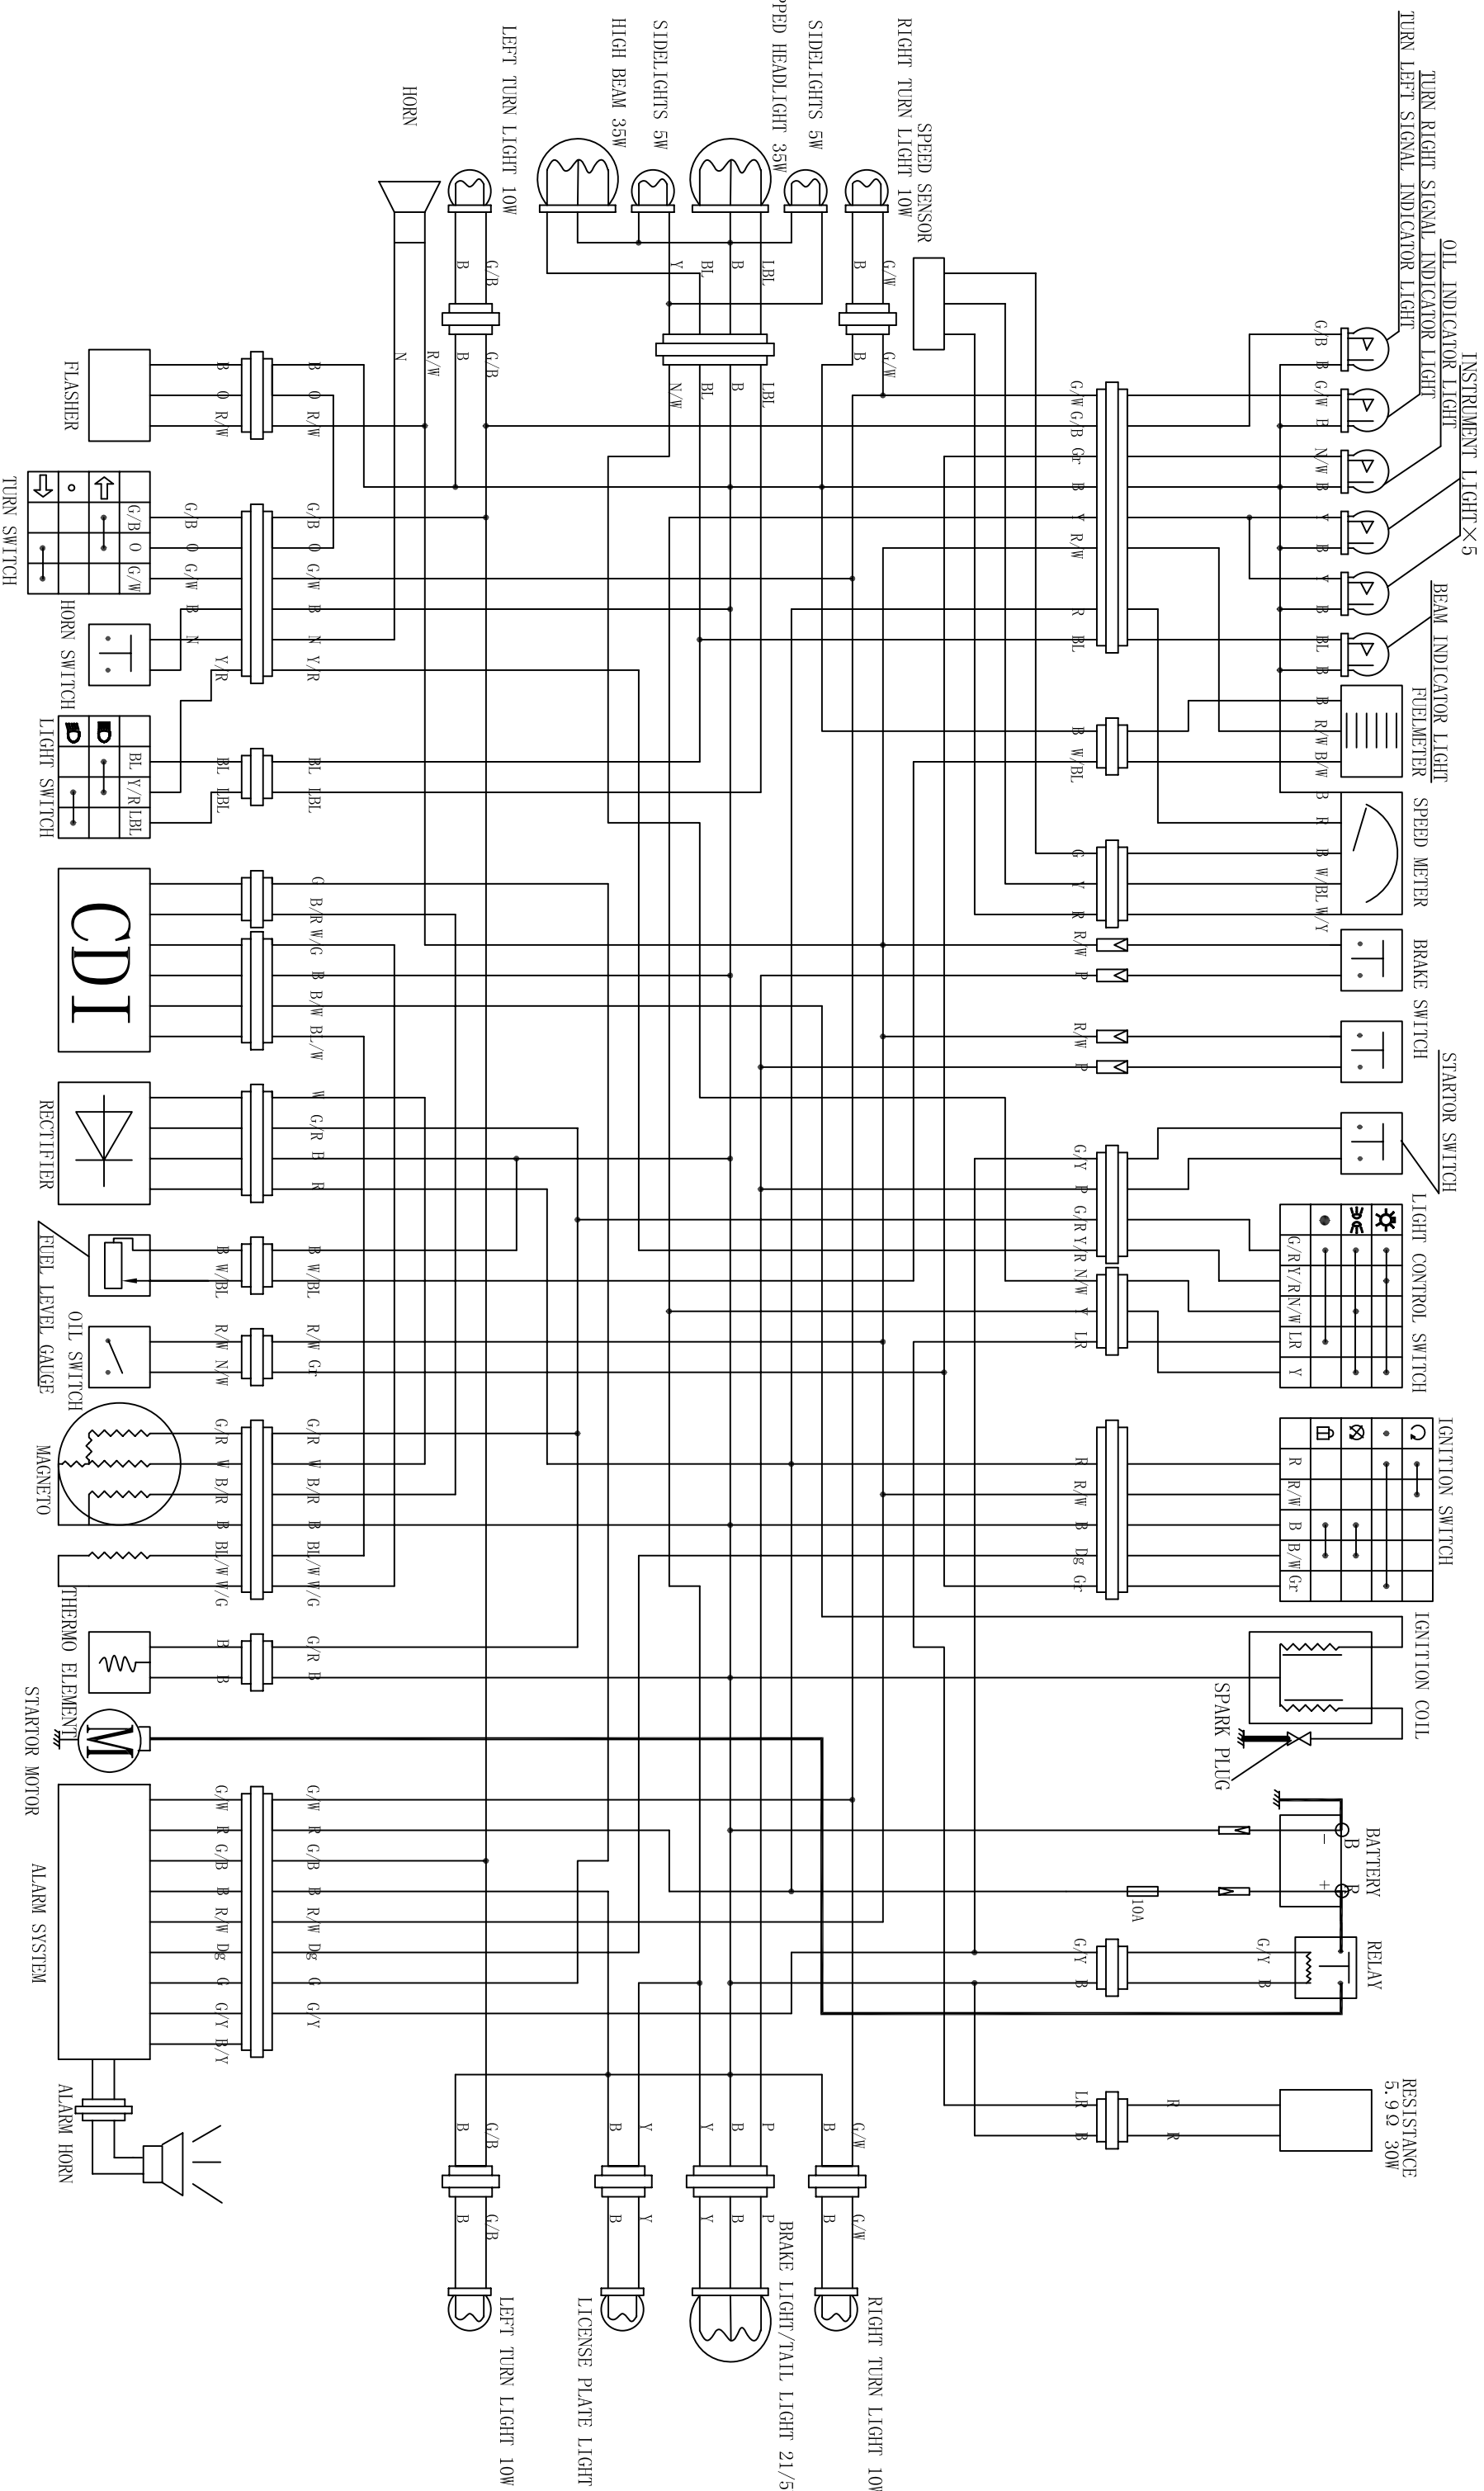

QJ50T-22A ELECTRICITY PRINCIPLE DIAGRAM

SYMBOL	B	R	W	BL	G	O	Y	P	N	LBL	Dg	G/Y	G/W	G/B	G/R	R/W	W/BL	B/W	N/W	Y/G	B/Y				
COLOR	BLACK	RED	WHITE	BLUE	GREEN	ORANGE	YELLOW	PURPLE	BROWN	LIGHT BLUE	DARK GREEN	GREEN	YELLOW	GREEN	BLACK	RED	WHITE	BLUE	BLACK	BROWN	WHITE	YELLOW	GREEN	BLACK	YELLOW