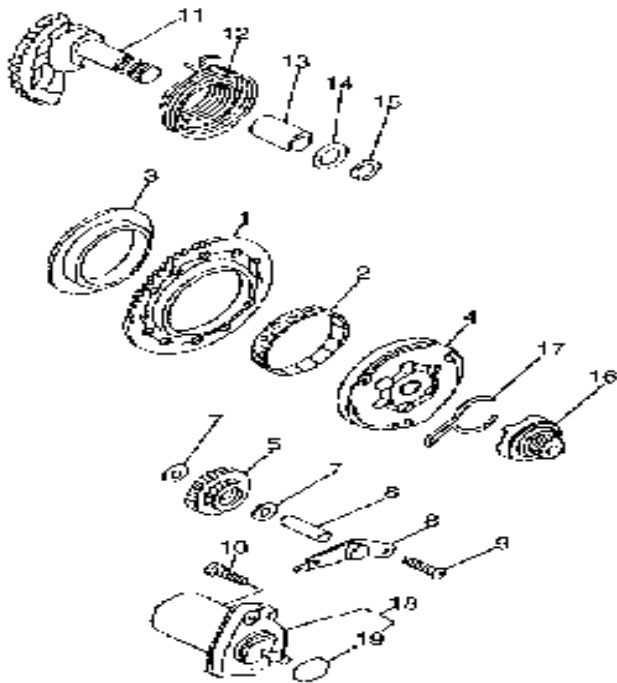

PISTON CRANKSHAFT CONNECTING ROD ASSY

NO	CODE	DESCRIPTION	QTY
1	15200B01F000	CRANKCHAFT , ASSY	1
2	15201B01F000	CRANKSHAFT , LH	1
3	15202B01F000	CRANK PIN	1
4	15114B01F000	NEEDLE BEARING	1
5	15204B01F000	SONNECTING SHAFT	1
6	15205B01F000	CRANKSHAFT , RH	1
7	15101B01F000	WOODRUFF KEY	1
8	B12016620453	NEEDLE BEATRING	2
9	15213G02F000	OIL SEAL	1

OIL PUMP ASSY

NO	CODE	DESCRIPTION	QTY
1	19000B09F000	OIL PUMP ASSY	1
2	B02000400623	NUT	1
3	19202G02F000	WASHER	1
4	19214B01F000	O-RING	1
5	19210G02F000	GEAR	1
6	B09030301200	PIN	1
7	B08030000800	CIRCLIP	1
8	19212B09F000	HOSE	1
9	19213G02F000	HOSE CLIP	2
10	19216G02F000	HOSE	1
11	19217G02F000	HOSE CLIP	1
12	19215G02F000	CLIP	1
13	B02000300823	SCREW	2
14	15211G02F000	PUMP DRIVE GEAR	1
15	B090103014C0	PIN	1
16	15106G02F910	CIRCLIP	2

MAGNETO ASSY

NO	CODE	DESCRIPTION	QTY
----	------	-------------	-----

1	34310G02F000	STATOR ASSY	1
2	34311B09F000	COIL GROUP	1
3	34330G02F000	PULSE TRIGGER	1
4	34350G02F000	OIL SEAT	1
5	B02000502522	SCREW	1
6	B02000501262	SCREW	2
7	B02000401622	SCREW	2
8	B07000000400	WASHER	1
9	34301B09F000	ROTOR ASSY	1
10	B07030001200	WASHER	1
11	B04011212582	NUT	1
12	B02000601622	NUT	2

KICK STARTER ASSY

NO	CODE	DESCRIPTION	QTY
1	34120G02F000	START GEAR ASSY	1
2	34121G02F000	NEEDLE BEARING	1
3	34123G02F000	THRUST WASHER	1
4	34400G02F000	START CLUTCH ASSY	1
5	34126G02F000	IDLE GEAR	1
6	34127G02F000	IDLE GEAR SHAFT	1
7	34122G02F000	PLATE WASHER	2
8	34125G02F000	IDLE GEAR HOLDER	1
9	B02000601022	SCREW	2
10	B02000602022	SCREW	2
11	17400B09F000	SHAFT, kick starter	1
12	17407G02F000	SPRING	1
13	17413G02F000	BUSH	1
14	17422B09F000	WASHER ,kick starter	1
15	B08010001500	CIRCLIP	1
16	17415B09F000	KICK PINION ASSY	1
17	17418G02F930	CLIP	1