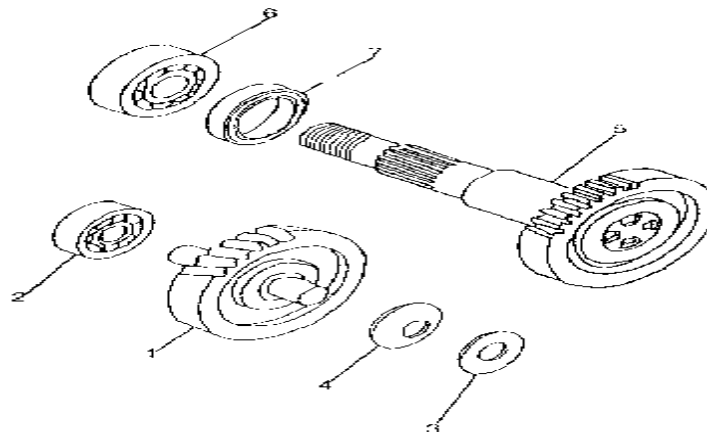

TRANSMISSION SYSTEM ASSY

NO	CODE	DESCRIPTION	QTY
1	17800B09F000	SHAFT , IDLE	1
2	B12016620050	BEARING 201	1
3	17509B09F000	PLATE WASHER12	1
4	17802B09F000	WASHER , thrust	1
5	17300B09F000	SHAFT , REAR BOX	1
6	B12016600450	NEEDLE BEARING	1
7	17317B09F000	OIL SEAL	1