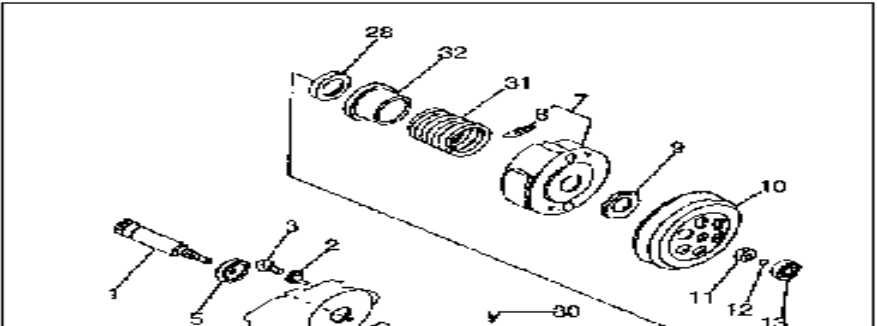

CLUTCH ASSY

NO	CODE	DESCRIPTION	QTY
1	24201B09F000	PRIMARY DRIVE GEAR	1
2	17508G02F910	WASHER	1
3	B02010601062	SCREW	1
4	B08010001700	CIRCLIP	1
5	B12016620305	ROLING BEARING	1
6	24203G02F000	OIL SEAL	1