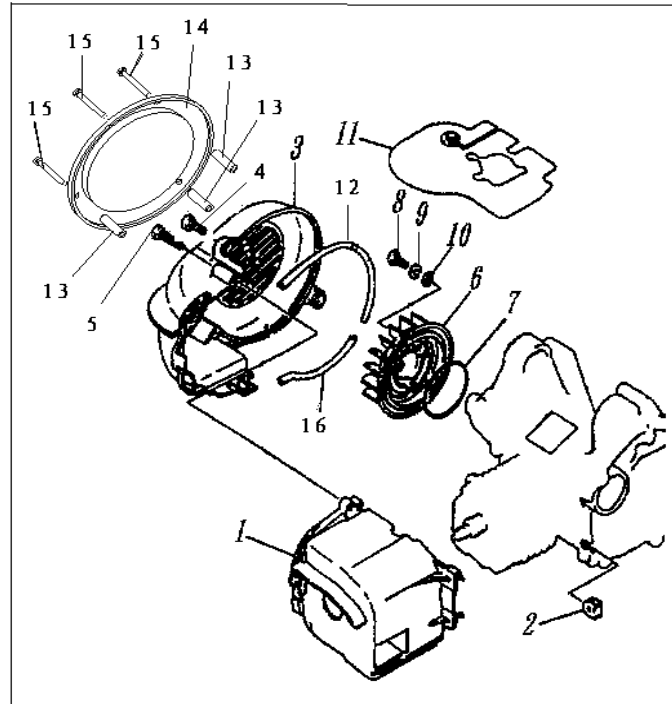

AIR COOLING SYSTEM

NO	CODE	DESCRIPTION	QTY
1	20301B01FT10	COWLING,cylinder	1
2	20303G02F000	GROMMET	2
3	20201B01FT10	COELING,fan	1
4	B02000602023	BOLT	2
5	B05035504000	SCREW	1
6	20401G02F000	FAN ASSY	1
7	20402G02F000	RUBBER RING	1
8	B02000601523	SCREW	3
9	B07000000600	WASHER	3
10	B07030000600	WASHER	3
11	20102G02F000	PLATE	1
12	20206G02F000	MOLD,cowling	1
13	20208B09FT10	COLLOR	3
14	20209B09FT10	COVER	1
15	B02040403523	SCREW	3
16	20208G02F000	MOLD,cowling	1