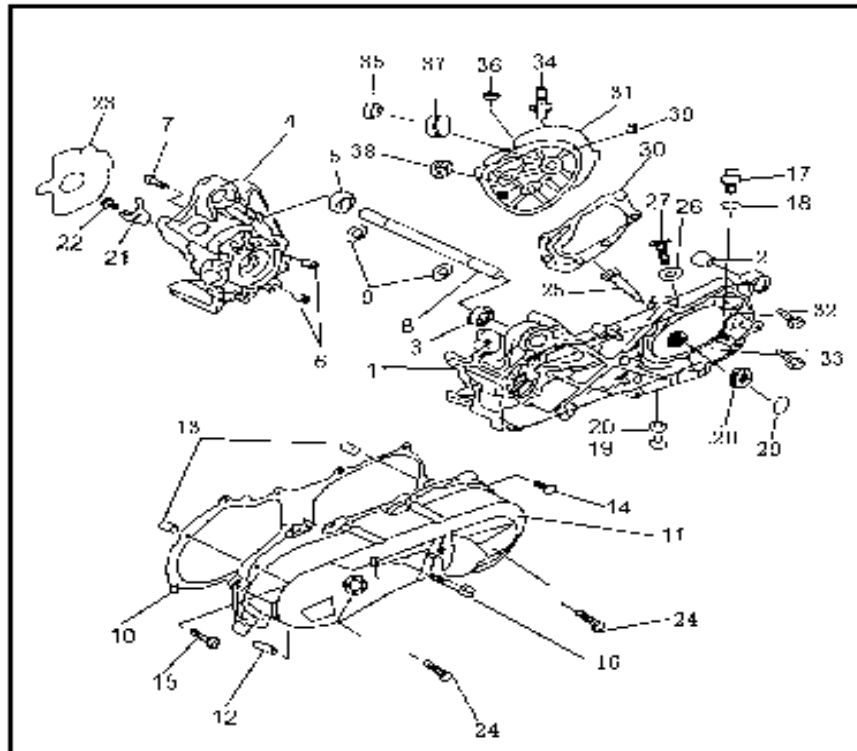

QJ RX8 ENGINE PARTS LIST

CYLINDER HEAD ASSY

NO	CODE	DESCRIPTION	QTY
1	30701B01F000	HEAD , CYLINDER	1
2	30507B01F000	GASKET , CYLINDER HEAD	1
3	30506G02F000	SPEAK PLUG	1
4	27101B01FF10	CYLINDER	1
5	27102B01F000	GASKET , CYLINDER	1
6	26107B01F910	STUD BOLT	4
7	26127G02F910	NUT	4

CRANKCASE ASSY

NO	CODE	DESCRIPTION	QTY
1	26111B09F000	CRANKCASE,LH	1
2	26108B09F000	GROMMET	1
3	B12016600350	BEARING	1
4	26211B09F000	CRANKCASE,RH	1
5	B12016600350	BEARING	1
6	26208G02F000	DOWEL PIN	2
7	B01070603564	PAN HEAD SCREW	9
8	26109B09F000	AXLE,engine mount	1
9	B08010001700	CIRCLIP	2
10	14109B09F000	GASKET,L CRANKCASE	1
11	14108B09F000	L CRANKCASE COVER	1
12	14133G02F000	IDLE GEAR	1
13	26123G02F000	DOWEL PIN	2
14	B01070602564	PAN HEAD SCREW	8
15	B01070603564	PAN HEAD SCREW	2
16	B01070606564	PAN HEAD SCREW	1
17	26202B09F000	OIL PLUG	1
18	26209G02F000	O RING	1

PISTON CRANKSHAFT CONNECTING ROD ASSY

NO	CODE	DESCRIPTION	QTY
1	15200B01F000	CRANKCHAFT , ASSY	1
2	15201B01F000	CRANKSHAFT , LH	1
3	15202B01F000	CRANK PIN	1
4	15114B01F000	NEEDLE BEARING	1
5	15204B01F000	SONNECTING SHAFT	1
6	15205B01F000	CRANKSHAFT , RH	1
7	15101B01F000	WOODRUFF KEY	1
8	B12016620453	NEEDLE BEATRING	2
9	15213G02F000	OIL SEAL	1

OIL PUMP ASSY

NO	CODE	DESCRIPTION	QTY
1	19000B09F000	OIL PUMP ASSY	1
2	B02000400623	NUT	1
3	19202G02F000	WASHER	1
4	19214B01F000	O-RING	1
5	19210G02F000	GEAR	1
6	B09030301200	PIN	1
7	B08030000800	CIRCLIP	1
8	19212B09F000	HOSE	1
9	19213G02F000	HOSE CLIP	2
10	19216G02F000	HOSE	1
11	19217G02F000	HOSE CLIP	1
12	19215G02F000	CLIP	1
13	B02000300823	SCREW	2
14	15211G02F000	PUMP DRIVE GEAR	1
15	B090103014C0	PIN	1
16	15106G02F910	CIRCLIP	2