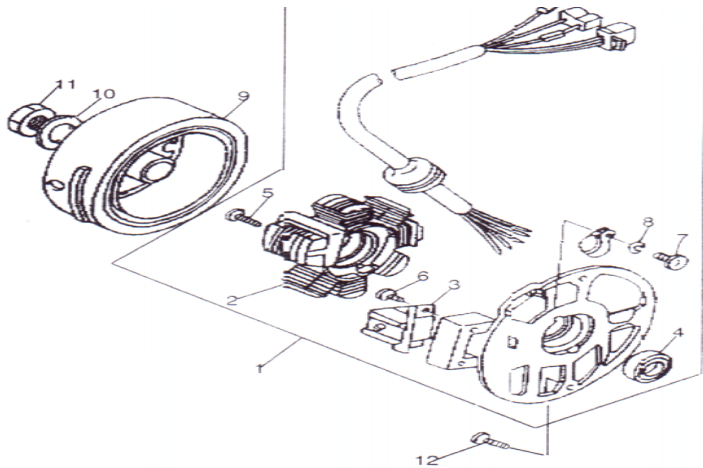

1	34310G02F000	STATOR ASSY	1
2	34311B09F000	COIL GROUP	1
3	34330G02F000	PULSE TRIGGER	1
4	34350G02F000	OIL SEAT	1
5	B02000502522	SCREW	1
6	B02000501262	SCREW	2
7	B02000401622	SCREW	2
8	B07000000400	WASHER	1
9	34301B09F000	ROTOR ASSY	1
10	B07030001200	WASHER	1
11	B04011212582	NUT	1
12	B02000601622	NUT	2