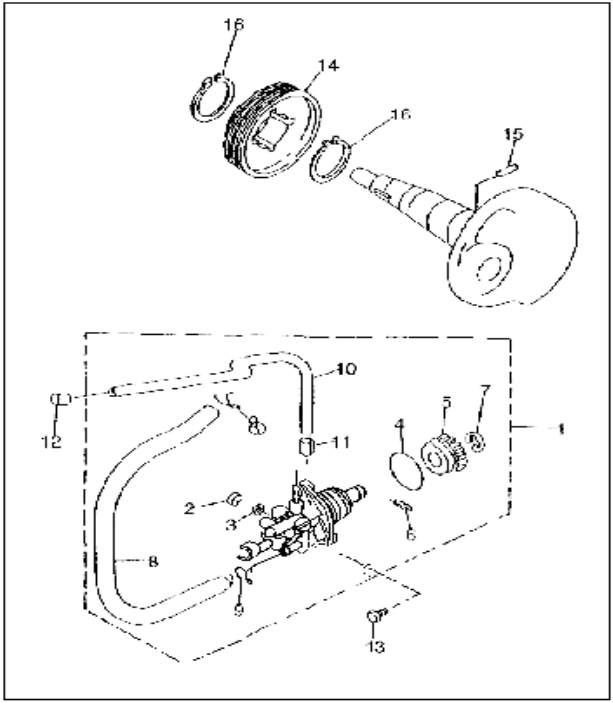

QJ RX8 ENGINE PARTS LIST

CYLINDER HEAD ASSY

NO	CODE	DESCRIPTION	QTY
1	30701B01F000	HEAD , CYLINDER	1
2	30507B01F000	GASKET , CYLINDER HEAD	1
3	30506G02F000	SPEAK PLUG	1
4	27101B01FF10	CYLINDER	1
5	27102B01F000	GASKET , CYLINDER	1
6	26107B01F910	STUD BOLT	4
7	26127G02F910	NUT	4

19	26121G02F000	FLANGE BOLT	1
20	26124G02F000	PLATE WASHER	1
21	26214G02F910	OIL SEAL HOLDER	1
22	B02000601263	PAN HEAD SCREW	1
23	26201G02F000	GASKET	1
24	B02000601224	PAN HEAD SCREW	2
25	15211B09F000	DRIVER SHAFT	1
26	B07030000600	PLATE WASHER	1
27	B02000601063	PAN HEAD SCREW	1
28	B12016620250	BEARING	1
29	B08010001700	CIRCLIP	1
30	18100B09F000	MISSION CASE GASKET	1
31	18101B09F000	MISSION CASE	1
32	B01070603562	SCREW M8X35	2
33	B01070605562	SCREW M8X55	5
34	18110B09F000	BRAKE SHOE ANCHOR PIN	1
35	B12016600450	BEARING	1
36	18114B09F000	NUT	1
37	26129B09F000	OIL SEAL	1
38	B12016620050	BEARING	1
39	26123B09F000	DOWEL PIN	2

PISTON CRANKSHAFT CONNECTING ROD ASSY

NO	CODE	DESCRIPTION	QTY
1	15200B01F000	CRANKCHAFT , ASSY	1
2	15201B01F000	CRANKSHAFT , LH	1
3	15202B01F000	CRANK PIN	1
4	15114B01F000	NEEDLE BEARING	1
5	15204B01F000	SONNECTING SHAFT	1
6	15205B01F000	CRANKSHAFT , RH	1
7	15101B01F000	WOODRUFF KEY	1
8	B12016620453	NEEDLE BEATRING	2
9	15213G02F000	OIL SEAL	1

OIL PUMP ASSY

NO	CODE	DESCRIPTION	QTY
1	19000B09F000	OIL PUMP ASSY	1
2	B02000400623	NUT	1
3	19202G02F000	WASHER	1
4	19214B01F000	O-RING	1
5	19210G02F000	GEAR	1
6	B09030301200	PIN	1
7	B08030000800	CIRCLIP	1
8	19212B09F000	HOSE	1
9	19213G02F000	HOSE CLIP	2
10	19216G02F000	HOSE	1
11	19217G02F000	HOSE CLIP	1
12	19215G02F000	CLIP	1
13	B02000300823	SCREW	2
14	15211G02F000	PUMP DRIVE GEAR	1
15	B090103014C0	PIN	1
16	15106G02F910	CIRCLIP	2