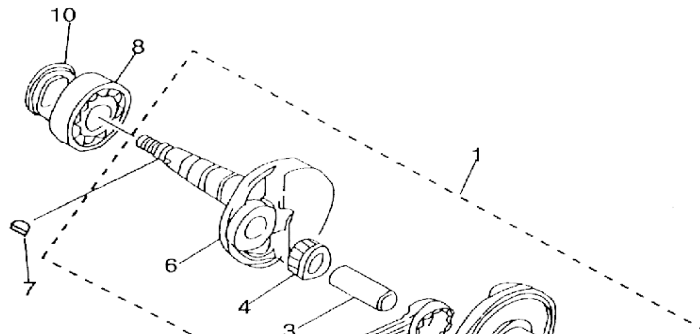

19	26121G02F000	FLANGE BOLT	1
20	26124G02F000	PLATE WASHER	1
21	26214G02F910	OIL SEAL HOLDER	1
22	B02000601263	PAN HEAD SCREW	1
23	26201G02F000	GASKET	1
24	B02000601224	PAN HEAD SCREW	2
25	15211B09F000	DRIVER SHAFT	1
26	B07030000600	PLATE WASHER	1
27	B02000601063	PAN HEAD SCREW	1
28	B12016620250	BEARING	1
29	B08010001700	CIRCLIP	1
30	18100B09F000	MISSION CASE GASKET	1
31	18101B09F000	MISSION CASE	1
32	B01070603562	SCREW M8X35	2
33	B01070605562	SCREW M8X55	5
34	18110B09F000	BRAKE SHOE ANCHOR PIN	1
35	B12016600450	BEARING	1
36	18114B09F000	NUT	1
37	26129B09F000	OIL SEAL	1
38	B12016620050	BEARING	1
39	26123B09F000	DOWEL PIN	2

PISTON CRANKSHAFT CONNECTING ROD ASSY

NO	CODE	DESCRIPTION	QTY
1	15200B01F000	CRANKCHAFT , ASSY	1
2	15201B01F000	CRANKSHAFT , LH	1
3	15202B01F000	CRANK PIN	1
4	15114B01F000	NEEDLE BEARING	1
5	15204B01F000	SONNECTING SHAFT	1
6	15205B01F000	CRANKSHAFT , RH	1
7	15101B01F000	WOODRUFF KEY	1
8	B12016620453	NEEDLE BEATRING	2
9	15213G02F000	OIL SEAL	1