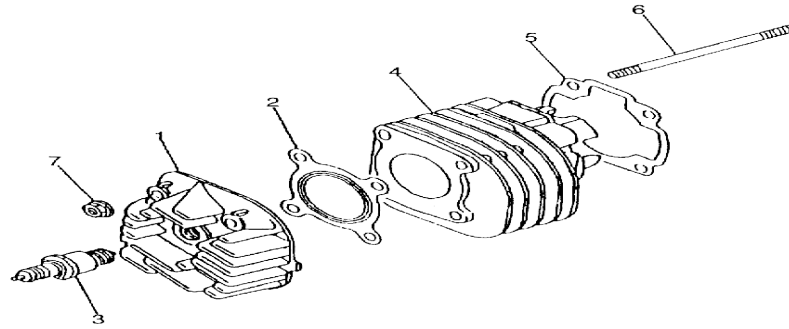

QJ RX8 ENGINE PARTS LIST

CYLINDER HEAD ASSY

NO	CODE	DESCRIPTION	QTY
1	30701B01F000	HEAD , CYLINDER	1
2	30507B01F000	GASKET , CYLINDER HEAD	1
3	30506G02F000	SPEAK PLUG	1
4	27101B01FF10	CYLINDER	1
5	27102B01F000	GASKET , CYLINDER	1
6	26107B01F910	STUD BOLT	4
7	26127G02F910	NUT	4

CARBURETORASSY

NO	CODE	DESCRIPTION	QTY
1	32501B01F910	FIX SCREW	1
2	32502B01F910	INSTRANT PIPE	1
3	32503B01F223	SCREW	2
4	B07000000400	WASHER	2
5	32505B01F000	CAP	1
6	32506B01F000	GASKET	1
7	32507B01F000	SPRING , return	1
8	32508B01F000	CLIPMM,V shape	1
9	B08030001500	CLIP	1
10	32510B01F000	NEEDLE, jet	1
11	32511B01F000	VALVE,PISTON	1
12	32601B01F000	SCREW, idle speed	1
13	32602B01F000	SPRING, speed screw	1
14	32603B01F000	WASHER, speed screw	1