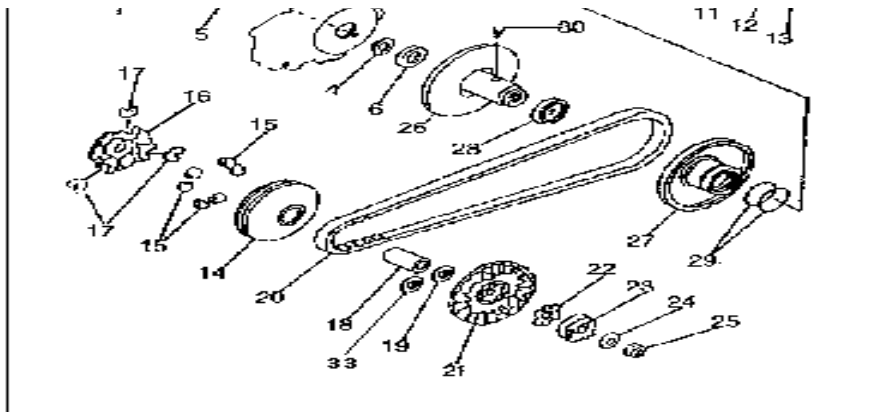

7	24301G02F000	CLUTCH ASSY,shoe	3
8	24302G02F000	SPRING	3
9	24303G02F000	NUT	1
10	24700G02F000	HOUSING	1
11	24305G02F940	NUT	1
12	24303G02F000	O-RING	3
13	24209G02F000	BEARING	3
14	24101B09F000	FACE,movable drive	1
15	24102B09F000	ROLLER	6
16	24103G02F000	PLATE,movable drive	1