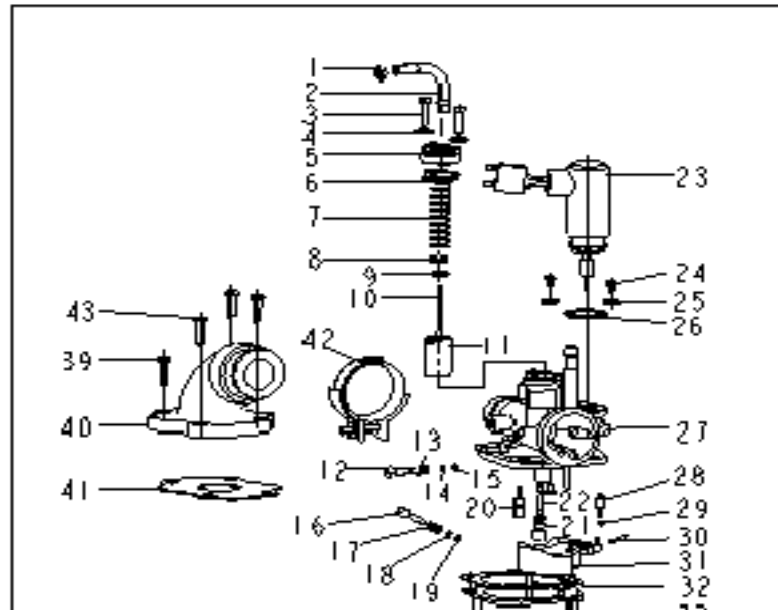

PISTON CRANKSHAFT CONNECTING ROD ASSY

NO	CODE	DESCRIPTION	QTY
1	15200B01F000	CRANKCHAFT , ASSY	1
2	15201B01F000	CRANKSHAFT , LH	1
3	15202B01F000	CRANK PIN	1
4	15114B01F000	NEEDLE BEARING	1
5	15204B01F000	SONNECTING SHAFT	1
6	15205B01F000	CRANKSHAFT , RH	1
7	15101B01F000	WOODRUFF KEY	1
8	B12016620453	NEEDLE BEATRING	2
9	15213G02F000	OIL SEAL	1

TRANSMISSION SYSTEM ASSY

NO	CODE	DESCRIPTION	QTY
1	17800B09F000	SHAFT , IDLE	1
2	B12016620050	BEARING 201	1
3	17509B09F000	PLATE WASHER12	1
4	17802B09F000	WASHER , thrust	1
5	17300B09F000	SHAFT , REAR BOX	1
6	B12016600450	NEEDLE BEARING	1
7	17317B09F000	OIL SEAL	1

REED VALVE ASSY

NO	CODE	DESCRIPTION	QTY
1	32300B09F000	REED VALVE ASSY	1
2	32320G02F000	REED VALVE	2
3	32330B09F000	REED VALVE STOPPER	2
4	B02010200862	SCREW	4
5	B07050000400	WASHER	4
6	32312G02F000	VALVE SEAT GASKET	1

CARBURETORASSY

NO	CODE	DESCRIPTION	QTY
1	32501B01F910	FIX SCREW	1
2	32502B01F910	INSTRANT PIPE	1
3	32503B01F223	SCREW	2
4	B07000000400	WASHER	2
5	32505B01F000	CAP	1
6	32506B01F000	GASKET	1
7	32507B01F000	SPRING , return	1
8	32508B01F000	CLIPMM,V shape	1
9	B08030001500	CLIP	1
10	32510B01F000	NEEDLE, jet	1
11	32511B01F000	VALVE,PISTON	1
12	32601B01F000	SCREW, idle speed	1
13	32602B01F000	SPRING, speed screw	1
14	32603B01F000	WASHER, speed screw	1